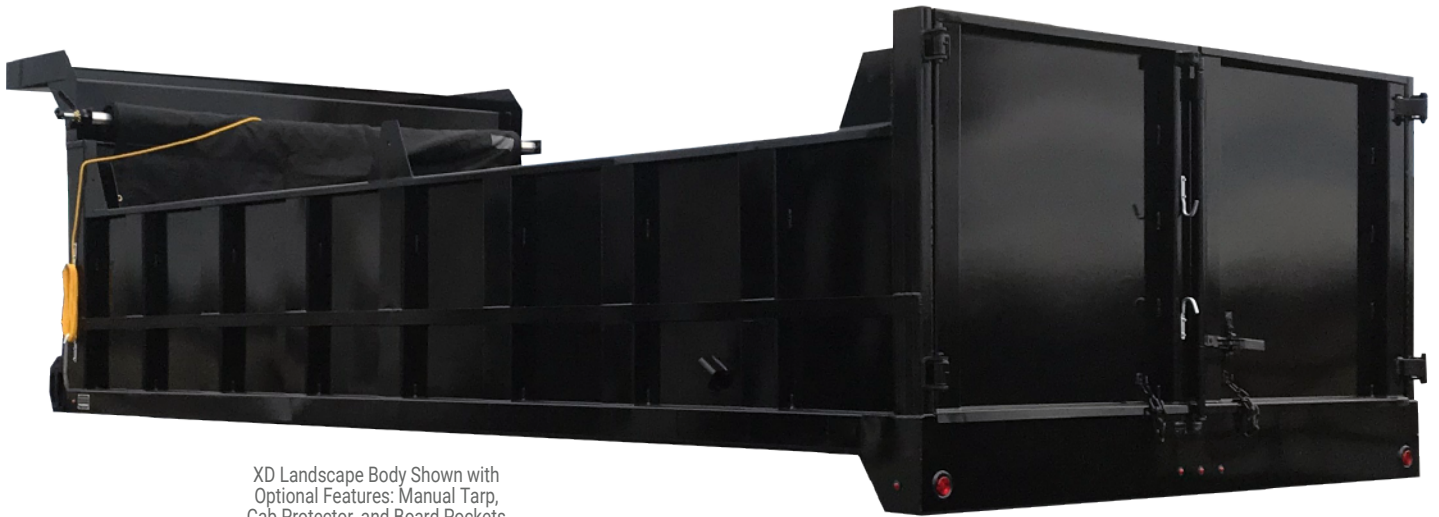

SOUTH JERSEY TRUCK BODIES

XD LANDSCAPE BODIES

XD Landscape Body Shown with
Optional Features: Manual Tarp,
Cab Protector, and Board Pockets

STANDARD FEATURES

- Any Length Up To 18' Available
- Heavy Duty Bodies Are Constructed Of 10 Gauge Steel
 - *Heavier Gauge Steel Upgrades Available
- 30" Standard Sides *Custom Heights Available
- 3" Formed Crossmembers 12" On Center *Upgrades Available
- 7" X 9.8# Structural C-Channel Long Sills * Upgrades Available
- Sides & Bulkheads Are Fully Welded
- 2" Tie Back Bars Standard On All Landscape Bodies
- 42" Barn Doors With Dual Cam Lock System And Door Tie Back
 - *Tailgates Are Available
- 4" X 2" X 3/16" Full Length Rear Door Corner Posts Integrated Into Platform And Fully Welded
- PPG Performance Paint
- DOT Approved FMVSS108 Marker LED Light Kits

OPTIONS AND ACCESSORIES

- Removal Of Existing Bodies And Installation Of New Bodies And Hoists
- New Installs Include: Lights, Mud Flaps, & Installation Hardware
- Champion Hoist Kits Available In Both PTO And Electric Hydraulic
- Manual And Electric Tarp Kits Furnished And Installed
- Full Line Of Buyers Products Truck Tool Boxes Available
- Back Up Alarms And Back Up Cameras
- Tow Plates, Towing Accessories, Electric Trailer Connections and Electric Brake Kits Installed
- Various Length Cab Protectors Available
- Side Doors With Dual Cam Lock Systems
- ICC Bumpers
- Clean And Paint Old Rusted Frames And Wheels