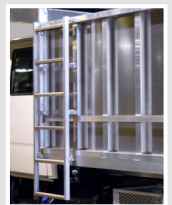

Full Side Ladder