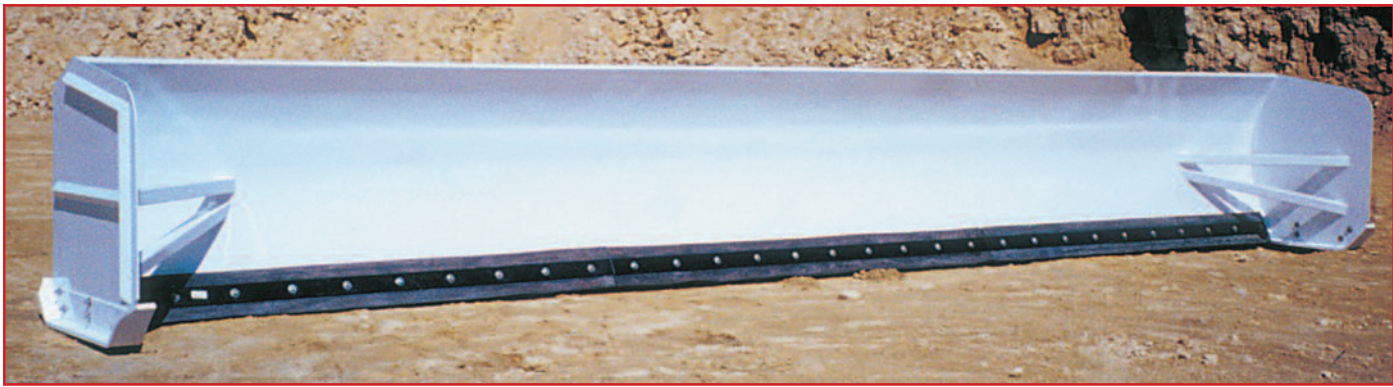

MONROE SNOW BULLY

- Adapts to nearly all general purpose buckets
- Adds versatility and capacity to your operations
- Rubber cutting edge: 1½" x 10", adjustable-reversible
- Quick changeability, saves time
- Two Side plates: ¾" thick x 4' x 4'
- 100% welded construction
- Stocked units painted powdercoat yellow
- Moldboard: 50" height x ¾" thick
- 12" x 25/ft. primary reinforcement members
- 6" x 10½/ft. secondary reinforcement members
- ½" thick, flamecut, one-piece vertical ribs
- 1" thick x 6" wide, high-carbon bolt-on replaceable steel skid plates
- 38" models available for backhoes and skid steer loaders

Monroe's "Snow Bully". The cost effective way to increase your productivity, saving you time and money.

MODEL	WIDTH	WEIGHT	HEIGHT	MACHINE APPLICATION (MIN.)	SNOW CAPACITY
SB10	10'	2200 Lbs.	50"	4 WD Backhoe	12 Yards
SB12	12'	2400 Lbs.	50"	1 Yard Loader	15 Yards
SB14	14'	2600 Lbs.	50"	1.5 Yard Loader	18 Yards
SB16	16'	2800 Lbs.	50"	2.5 Yard Loader	21 Yards
SB18	18'	3000 Lbs.	50"	3.5 Yard Loader	23 Yards
SB20	20'	3200 Lbs.	50"	4.5 Yard Loader	26 Yards

Other lengths available upon request.

30' Snow Bully shown in (optional) sprayed white enamel.

The Snow Bully was developed to offer a Top Quality/Versatile/Productive alternative for: Contractors, Municipalities, Governmental Facilities, Airports and Property Managers. It allows for more versatile use of your current equipment; tractors, loaders, skid steers, etc. by increasing the productivity of each machine and reducing man hours to complete the task. The Snow Bully will allow you to change operations in minutes.

MODEL	WIDTH	WEIGHT	HEIGHT	SNOW CAPACITY
SB/SS6	6'	650 Lbs.	38"	5 Yards
SB/SS8	8'	800 Lbs.	38"	7 Yards
SB/SS10	10'	950 Lbs.	38"	9 Yards
SB/SS12	12'	1,100 Lbs.	38"	11 Yards

Manufactured by:
 Monroe Snow & Ice Control
 1051 W. 7th Street • Monroe, WI 53566
 800-880-0109 • 608-329-8105
 608-328-8390 Fax
 Web Site: www.monroetruck.com
 E-mail: snowandicecontrol@monroetruck.com